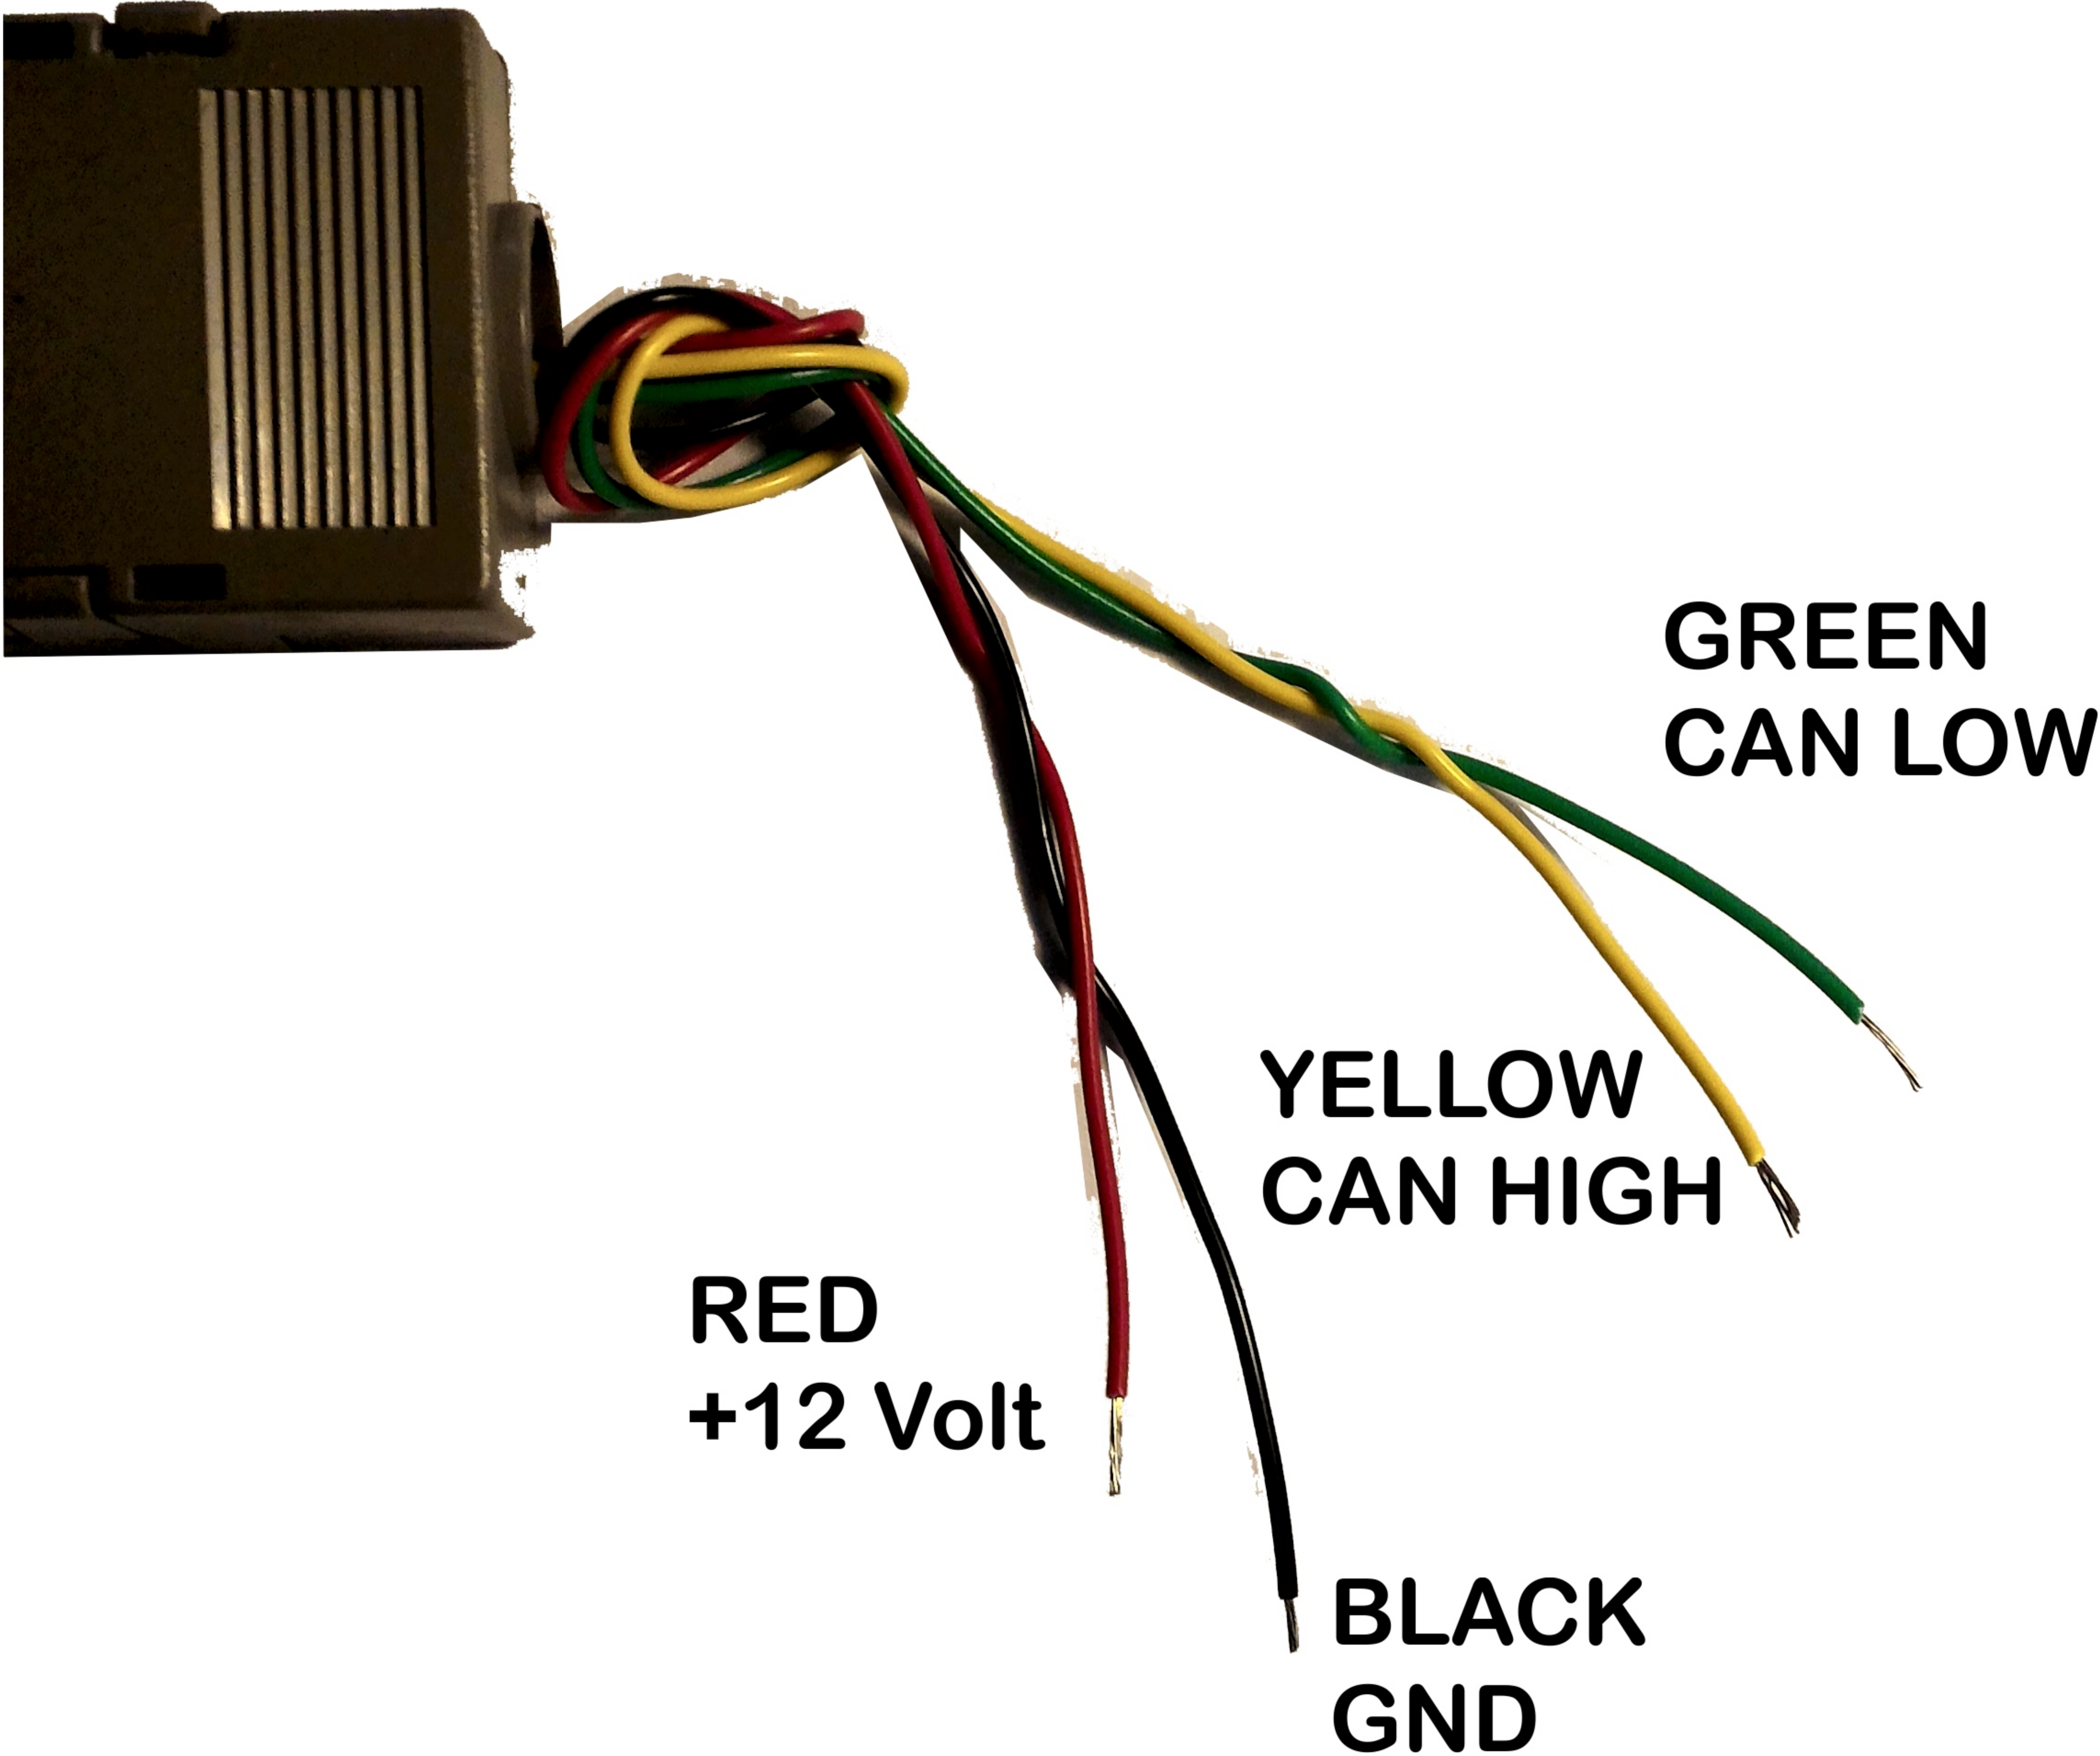

# SRS CAN DTCs Retrieval connector description

**RED**  
**+12 Volt**

**YELLOW**  
**CAN HIGH**

**GREEN**  
**CAN LOW**

**BLACK**  
**GND**